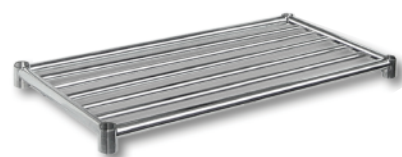

Pot Rack undershelves 700mm Deep

Model	Width (mm)

SSU706	490
SSU709	790
SSU712	1090
SSU715	1390
SSU718	1690
SSU721	1990
SSU724	2290